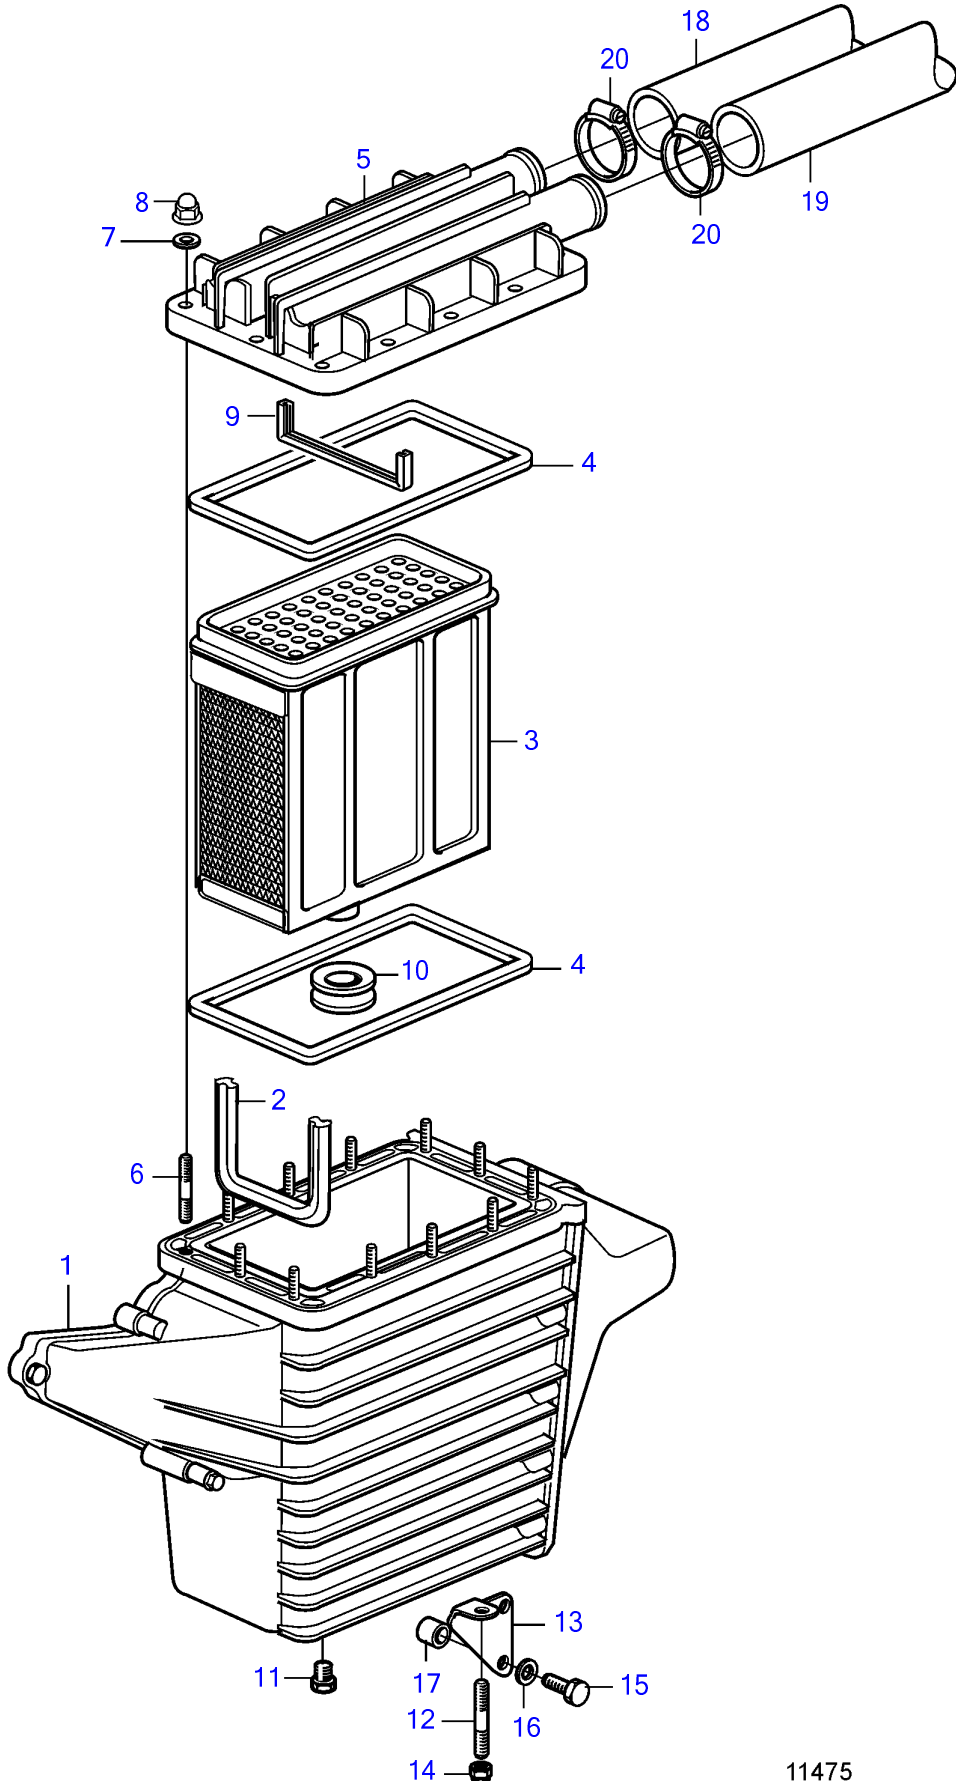

KAMD42A

KAMD42A

REF	PART NO.	QTY	DESCRIPTION	NOTES
1	859354	1	Housing	
2	838831	1	Sealing strip	
3	859362	1	Insert	
4	860920	2	Gasket	
5	860409	1	Cover	
6	953036	12	Stud	
7	955893	12	Washer	
8	968458	12	Flange cap nut	
9	847573	1	Sealing strip	
10	858979	1	Sealing ring	
11	861116	1	Plug	
12	953041	1	Stud	
13	858965	1	Bracket	
14	945408	1	Flange nut	
15	965226	2	Flange screw	
16	955897	2	Washer	Early type
17	912142	2	Spacer sleeve	
18	860404	1	Hose	After cooler-oil cooler.
19	860405	1	Hose	After cooler-heat exchanger
20	943476	2	Hose clamp	